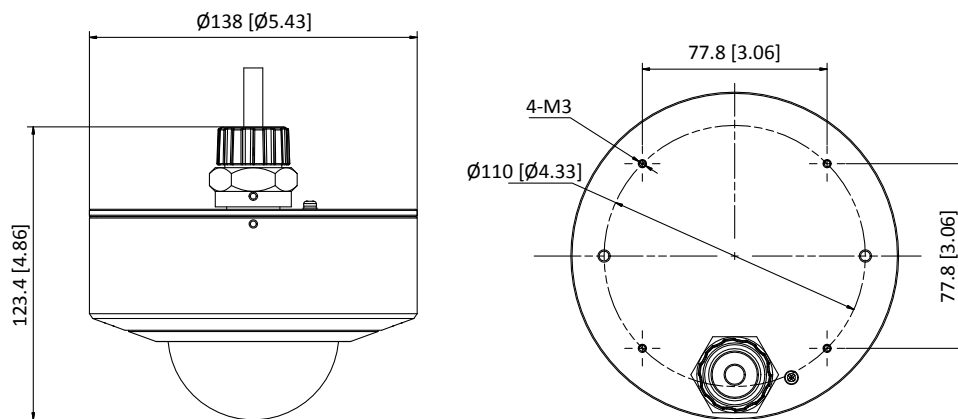

Dimensions

Unit: mm [inch]

Accessory

Distributed by

HIKVISION

Headquarters

No.555 Qianmo Road, Binjiang District,
Hangzhou 310051, China
T +86-571-8807-5998
overseasbusiness@hikvision.com

Hikvision USA
T +1-909-895-0400
sales.usa@hikvision.com

Hikvision Australia
T +61-2-8599-4233
salesau@hikvision.com

Hikvision India
T +91-22-28469900
sales@pramahikvision.com

Hikvision Canada
T +1-866-200-6690
sales.canada@hikvision.com

Hikvision Thailand
T +662-275-9949
sales.thailand@hikvision.com

Hikvision Europe
T +31-23-5542770
sales.eu@hikvision.com

Hikvision Italy
T +39-0438-6902
info.it@hikvision.com

Hikvision Brazil
T +55 11 3318-0050
Latam.support@hikvision.com

Hikvision Turkey
T +90 (216)521 7070- 7074
sales.tr@hikvision.com

Hikvision Malaysia
T +601-7652-2413
sales.my@hikvision.com

Hikvision UK & Ireland
T +01628-902140
sales.uk@hikvision.com

Hikvision South Africa
Tel: +27 (10) 0351172
sale.africa@hikvision.com

Hikvision France
T +33(0)1-85-330-450
info.fr@hikvision.com

Hikvision Kazakhstan
T +7-727-9730667
nikia.panfilov@hikvision.ru

Hikvision Vietnam
T +84-974270888
sales.vt@hikvision.com

Hikvision UAE
T +971-4-4432090
salesme@hikvision.com

Hikvision Singapore
T +65-6684-4718
sg@hikvision.com

Hikvision Spain
T +34-91-737-16-55
info.es@hikvision.com

Hikvision Tashkent
T +99-87-1238-9438
uzb@hikvision.ru

Hikvision Hong Kong
T +852-2151-1761
info.hk@hikvision.com

Hikvision Russia
T +7-495-669-67-99
saleru@hikvision.com

Hikvision Korea
T +82-(0)31-731-8817
sales.korea@hikvision.com

Hikvision Poland
T +48-22-460-01-50
info.pl@hikvision.com

Hikvision Indonesia
T +62-21-2933759
Sales.Indonesia@hikvision.com

Hikvision Colombia
sales.colombia@hikvision.com